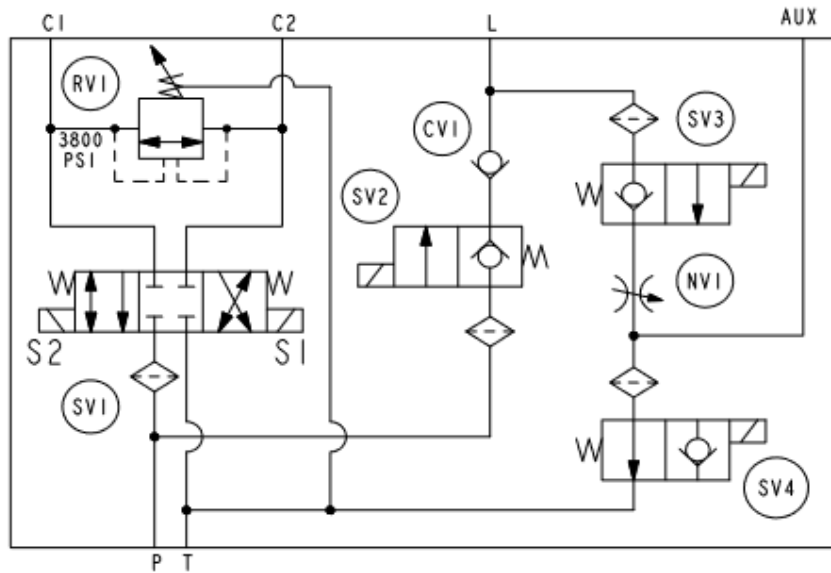

HYD07091 Hydraulic Valve Assembly
RT3 Super Duty Straight Blade with SmartHitch™ (Red)
Blade Functions

**HYD07091 Hydraulic Valve Assembly
RT3 Super Duty Straight Blade with SmartHitch™ (Red)
Parts List**

Figure 1. Hydraulic Valve Assembly Parts Breakdown

G10482

Reference Number	Description	Part Number	Qty
30	Hydraulic Valve Assembly with SmartHitch™ (Red)	HYD07091	1
30A	Hydraulic Valve, Lift/Lower Cartridge	HYD01637	2
30B	Hydraulic Valve, Angle Cartridge (3 Position - 4 Way Spool)	HYD07100	1
30C	Hydraulic Valve, SmartHitch™ Attach	HYD07047	1
30D	Hydraulic Valve, Flow Control Cartridge	HYD07048	1
30E	Relief Valve, Hydraulic Crossover (3800PSI)	HYD07027	1
30F	Check Valve	HYD01640	1
30G	Valve Coil	HYD01638	4
30H	Coil Nut	HYD07059	3
30K	Coil Nut (SmartHitch™ Valve)	HYD07060	1
54	Fitting, 90° Swivel	HYD01620	4
80	Ground Harness- STR (not shown)	MSC08851	1