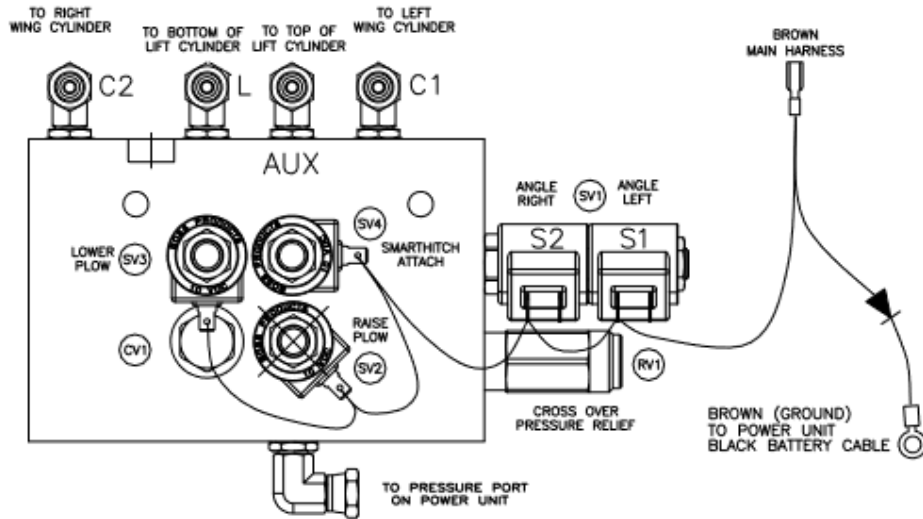

HYD07091 Hydraulic Valve Assembly
RT3 Super Duty Straight Blade with SmartHitch™ (Red)
Blade Functions

**HYD07091 Hydraulic Valve Assembly
RT3 Super Duty Straight Blade with SmartHitch™ (Red)
Parts List**

Figure 1. Hydraulic Valve Assembly Parts Breakdown

G10482

Reference Number	Description	Part Number	Qty
30	Hydraulic Valve Assembly with SmartHitch™ (Red)	HYD07091	1
30A	Hydraulic Valve, Lift/Lower Cartridge	HYD01637	2
30B	Hydraulic Valve, Angle Cartridge (3 Position - 4 Way Spool)	HYD07100	1
30C	Hydraulic Valve, SmartHitch™ Attach	HYD07047	1
30D	Hydraulic Valve, Flow Control Cartridge	HYD07048	1
30E	Relief Valve, Hydraulic Crossover (3800PSI)	HYD07027	1
30F	Check Valve	HYD01640	1
30G	Valve Coil	HYD01638	4
30H	Coil Nut	HYD07059	3
30K	Coil Nut (SmartHitch™ Valve)	HYD07060	1
54	Fitting, 90° Swivel	HYD01620	4
80	Ground Harness- STR (not shown)	MSC08851	1