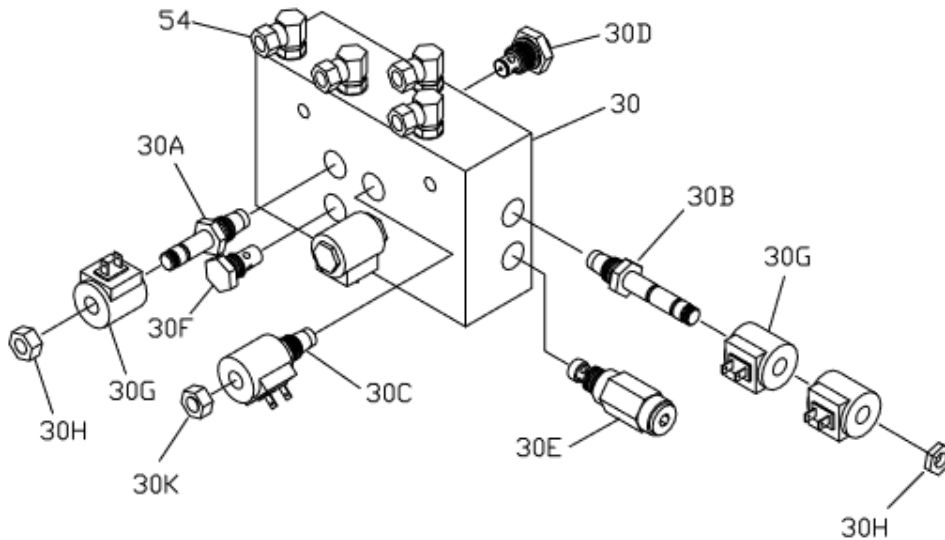

HYD07091 Hydraulic Valve Assembly
RT3 Super Duty Straight Blade with SmartHitch™ (Red)
Blade Functions

**HYD07091 Hydraulic Valve Assembly
RT3 Super Duty Straight Blade with SmartHitch™ (Red)
Parts List**

Figure 1. Hydraulic Valve Assembly Parts Breakdown

G10482

Reference Number	Description	Part Number	Qty
30	Hydraulic Valve Assembly with SmartHitch™ (Red)	HYD07091	1
30A	Hydraulic Valve, Lift/Lower Cartridge	HYD01637	2
30B	Hydraulic Valve, Angle Cartridge (3 Position - 4 Way Spool)	HYD07100	1
30C	Hydraulic Valve, SmartHitch™ Attach	HYD07047	1
30D	Hydraulic Valve, Flow Control Cartridge	HYD07048	1
30E	Relief Valve, Hydraulic Crossover (3800PSI)	HYD07027	1
30F	Check Valve	HYD01640	1
30G	Valve Coil	HYD01638	4
30H	Coil Nut	HYD07059	3
30K	Coil Nut (SmartHitch™ Valve)	HYD07060	1
54	Fitting, 90° Swivel	HYD01620	4
80	Ground Harness- STR (not shown)	MSC08851	1